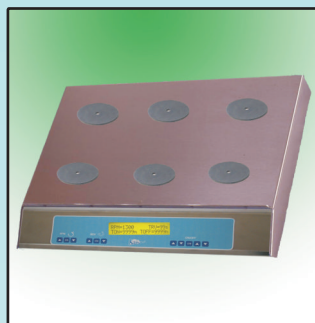

INDIVIDUAL DIGITAL

COMMUN DIGITAL

TELECONTROL

Extra-flat multipoint stirrers. Anti-spilling stainless steel housing with non-slide working areas, to avoid recipients displacement. Special alloy magnets with exclusive treatment SBS2005; a magnetic+mechanic balance reduces vibrations & eccentric turn; extra magnetic power. Stirring power equivalent to 12L water. It is supplied with 1 Ptfе magnet by point. Made with 4 regulations.

INDIVIDUAL BASIC:The speed is regulated individually by **Microprocessor Flash Pwm**, through RPM graduated knobs.

COMMUN DIGITAL:The speed of all points is regulated at the same time by **Microprocessor Flash PWM**. Provided with reverse stirring 1-30s, timer 1-9999m, cyclical timer start-stop 1-9999m, and alphanumeric display.