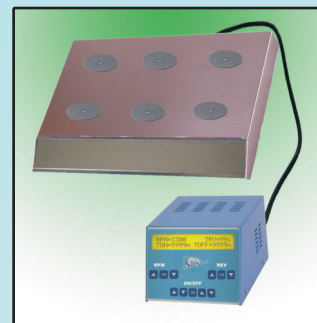

INDIVIDUAL DIGITAL

COMMUN DIGITAL

TELECONTROL

Extra-flat multipoint stirrers. Anti-spilling stainless steel housing with non-slide working areas, to avoid recipients displacement. Special alloy magnets with exclusive treatment SBS2005; a magnetic+mechanic balance reduces vibrations & eccentric turn; extra magnetic power. Stirring power equivalent to 12L water. It is supplied with 1 Ptfе magnet by point. Made with 4 regulations.

INDIVIDUAL BASIC:The speed is regulated individually by **Microprocessor Flash Pwm**, through RPM graduated knobs.

COMMUN DIGITAL:The speed of all points is regulated at the same time by **Microprocessor Flash PWM**. Provided with reverse stirring 1-30s, timer 1-9999m, cyclical timer start-stop 1-9999m, and alphanumeric display.

INDIVIDUAL DIGITAL:The speed control is by **Microprocessor Flash Pwm**, individually by 2 touch keys & 1 display by point.

TELECONTROL:It is like the **COMMUN DIGITAL** one, but with the stirring body separated from the regulation unit.