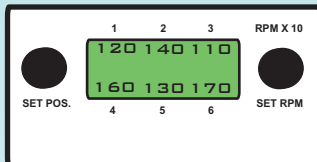

INDIVIDUAL DIGITAL