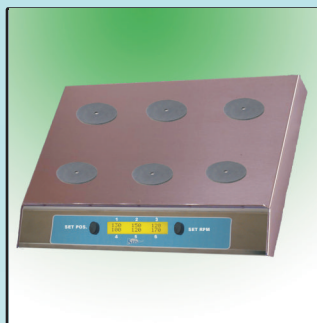

INDIVIDUAL DIGITAL